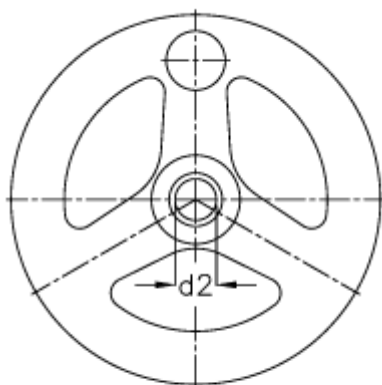

Article number: 20331334

Description: E+G Handwheel  
GN 555-200-B20-D

## Measures

b	= 24	l1 -0.5	= 4
d1	= 200	l2 -0.5	= 32
d2 H7	= 20	l3	= 45
d2 H7	= 18	Number of spokes	= 3
d3	= 40		
d4	= 31		
d5	= 45		
Handle	= 25		