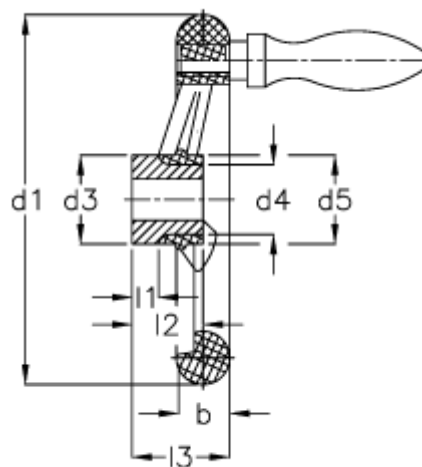

Article number: 20331334

Description: E+G Handwheel  
GN 555-200-B20-D

## Measures

b	= 24	l1 -0.5	= 4
d1	= 200	l2 -0.5	= 32
d2 H7	= 20	l3	= 45
d2 H7	= 18	Number of spokes	= 3
d3	= 40		
d4	= 31		
d5	= 45		
Handle	= 25		